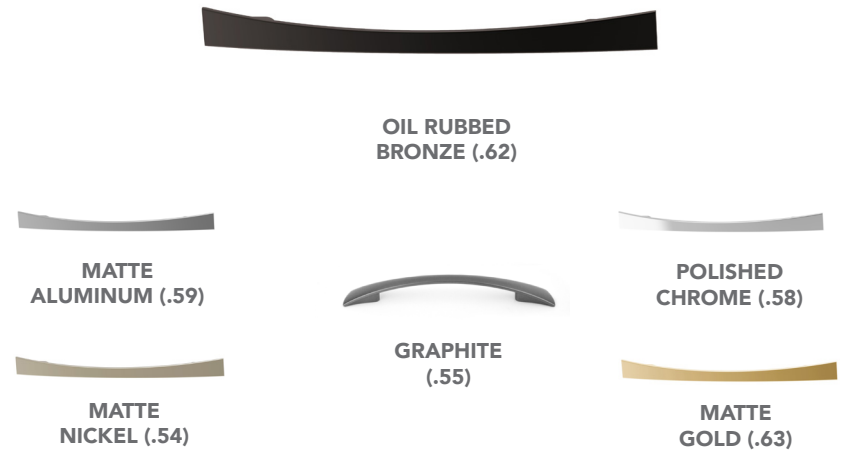

GRAPHITE  
(.55)

**SOFT SQUARE**  
knob

(finish)  
9954.160.XX

Finishes

MATTE  
NICKEL (.54)

MATTE  
ALUMINUM (.59)

OIL RUBBED  
BRONZE (.62)

POLISHED  
CHROME (.58)

MATTE  
GOLD (.63)

GRAPHITE  
(.55)

Specifications

Specifications

**STAPLE**  
handle

(size) (finish)  
9956.096.XX  
9956.128.XX  
9956.192.XX

**Finishes**

**Specifications**

**SWOOP**  
handle

(finish)  
9950.128.XX

**Finishes**

**Specifications**