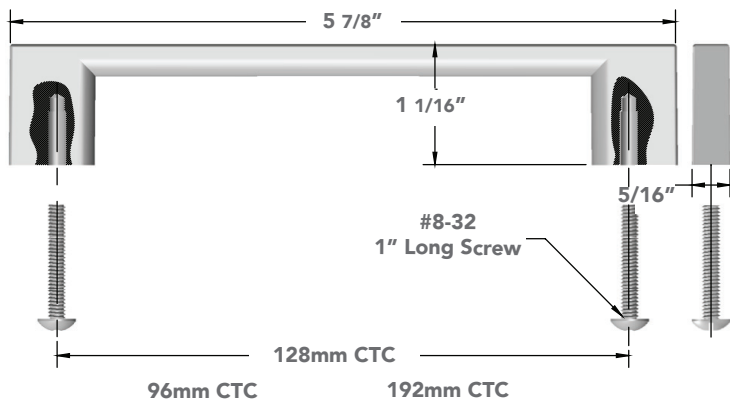

MATTE  
GOLD (.63)

GRAPHITE  
(.55)

Specifications

Specifications

**STAPLE**  
handle

(size) (finish)  
9956.096.XX  
9956.128.XX  
9956.192.XX

**Finishes**

**Specifications**

**SWOOP**  
handle

(finish)  
9950.128.XX

**Finishes**

**Specifications**