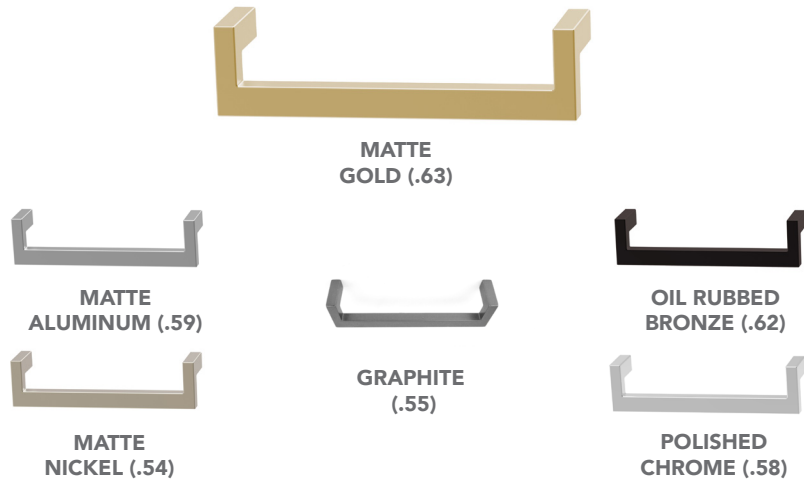

## Finishes

**MATTE  
ALUMINUM (.59)**

**MATTE  
NICKEL (.54)**

**GRAPHITE  
(.55)**

**POLISHED  
CHROME (.58)**

**OIL RUBBED  
BRONZE (.62)**

**MATTE  
GOLD (.63)**

## Specifications

## Specifications

**MOD DROP**  
handle

(finish)  
9952.128.XX

**Finishes**

**Specifications**

**MOD**  
handle

(finish)  
9951.128.XX

**Finishes**