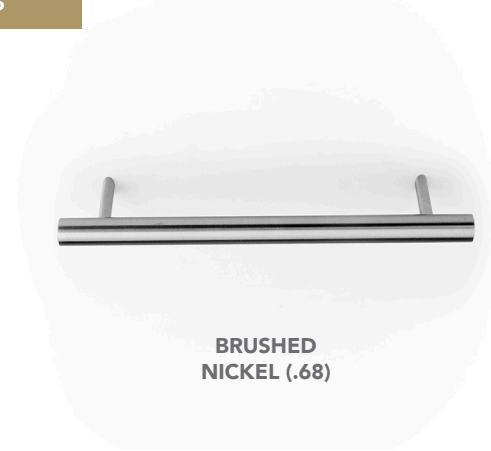

# CRESCENT handle

(finish)  
(Brushed Chrome, Black Matte & Chrome) 9961.096.XX  
(Bronze & Satin Nickel) 9962.096.XX

## Finishes

## Specifications

**KNOB**  
pull

(finish)  
9964.000.XX

Finishes

CHROME (.58)

BRUSHED  
CHROME  
(.56)

BRONZE  
(.62)

SATIN  
NICKEL  
(.58)

**BAR**  
handle

(finish)  
9970.096.68

Finishes

BRUSHED  
NICKEL (.68)

Specifications

Specifications