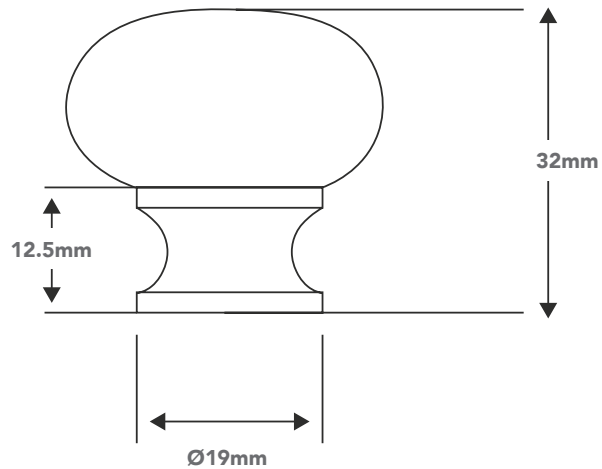

## Specifications

## Specifications

**KNOB**  
pull

(finish)  
9964.000.XX

Finishes

CHROME (.58)

BRUSHED  
CHROME  
(.56)

BRONZE  
(.62)

SATIN  
NICKEL  
(.58)

**BAR**  
handle

(finish)  
9970.096.68

Finishes

BRUSHED  
NICKEL (.68)

Specifications

Specifications