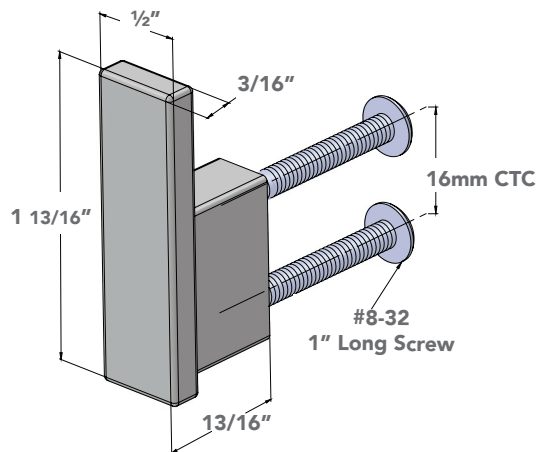

MATTE  
GOLD (.63)

GRAPHITE  
(.55)

Specifications

Specifications

**STAPLE**  
handle

(size) (finish)  
9956.096.XX  
9956.128.XX  
9956.192.XX

**Finishes**

**Specifications**