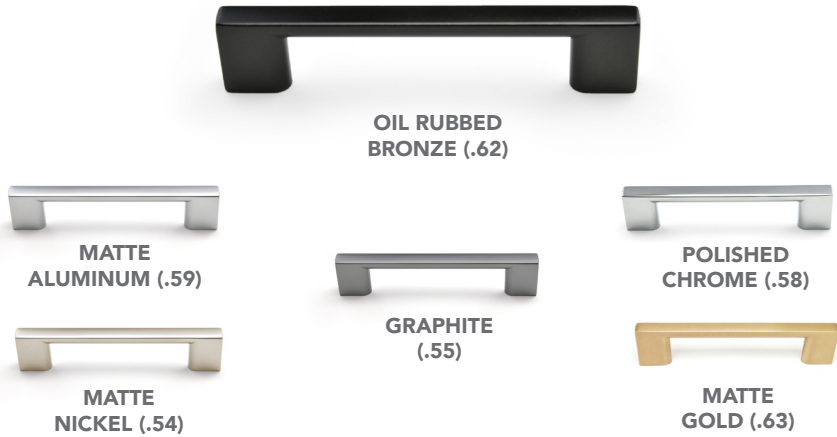

GRAPHITE  
(.55)

**SOFT SQUARE**  
knob

(finish)  
9954.160.XX

Finishes

MATTE  
NICKEL (.54)

MATTE  
ALUMINUM (.59)

OIL RUBBED  
BRONZE (.62)

POLISHED  
CHROME (.58)

MATTE  
GOLD (.63)

GRAPHITE  
(.55)

Specifications

Specifications

**STAPLE**  
handle

(size) (finish)  
9956.096.XX  
9956.128.XX  
9956.192.XX

**Finishes**

**Specifications**

**SWOOP**  
handle

(finish)  
9950.128.XX

**Finishes**

**Specifications**