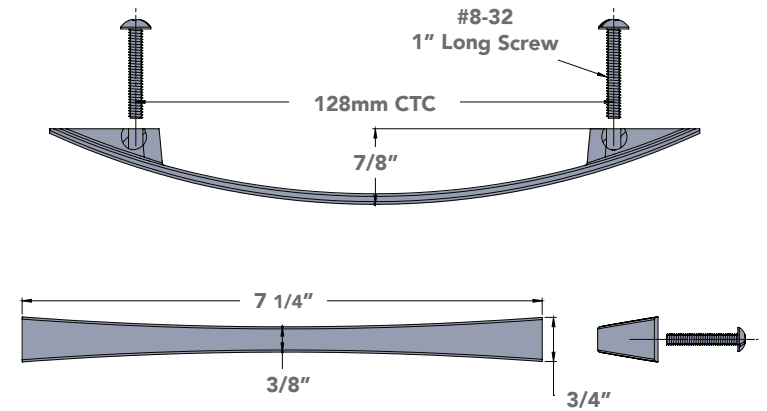

MATTE  
GOLD (.63)

GRAPHITE  
(.55)

Specifications

Specifications

**STAPLE**  
handle

(size) (finish)  
9956.096.XX  
9956.128.XX  
9956.192.XX

**Finishes**

**Specifications**

**SWOOP**  
handle

(finish)  
9950.128.XX

**Finishes**

**Specifications**