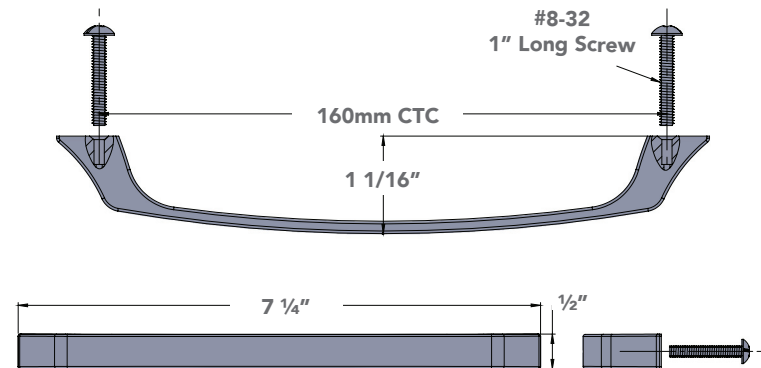

Specifications