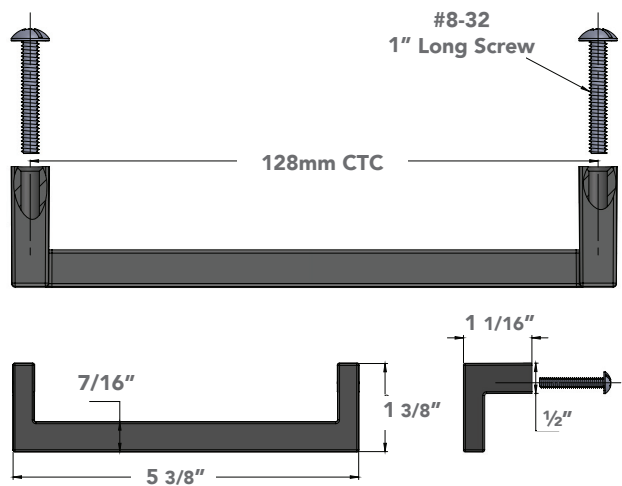

## Specifications

**MOD DROP**  
handle

(finish)  
9952.128.XX

**Finishes**

**Specifications**

**MOD**  
handle

(finish)  
9951.128.XX

**Finishes**