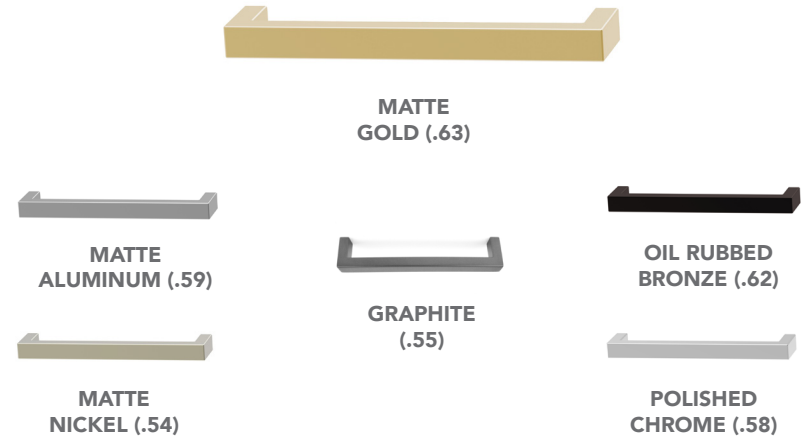

## Specifications

## Specifications

**MOD DROP**  
handle

(finish)  
9952.128.XX

**Finishes**

**Specifications**

**MOD**  
handle

(finish)  
9951.128.XX

**Finishes**

**Specifications**

**MOD**  
knob

(finish)  
9955.000.XX

Finishes

MATTE  
ALUMINUM (.59)

OIL RUBBED  
BRONZE (.62)

POLISHED  
CHROME (.58)

MATTE  
GOLD (.63)