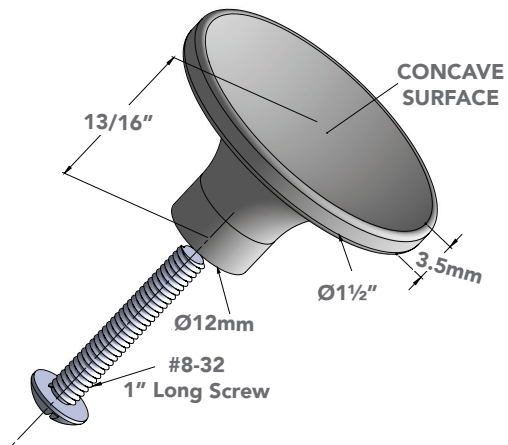

BUTTON knob

(finish)
9953.000.XX

Finishes

ELEGANT handle

(size) (finish)
9957.160.XX

Finishes

Specifications