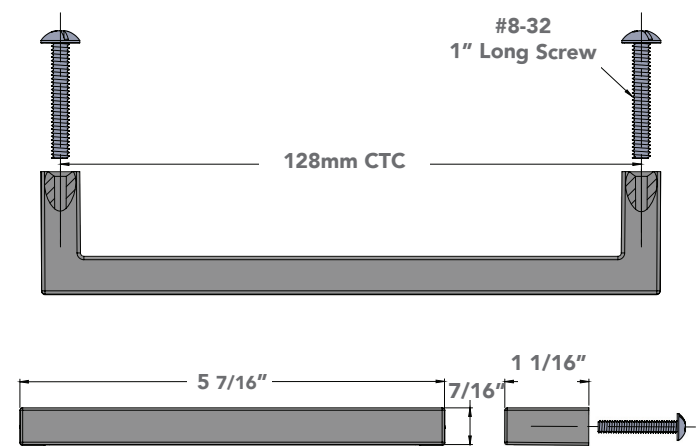

Specifications