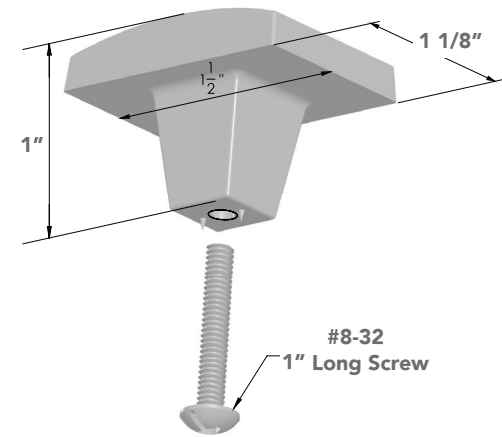

MATTE  
GOLD (.63)

GRAPHITE  
(.55)

Specifications

Specifications

**STAPLE**  
handle

(size) (finish)  
9956.096.XX  
9956.128.XX  
9956.192.XX

**Finishes**

**Specifications**